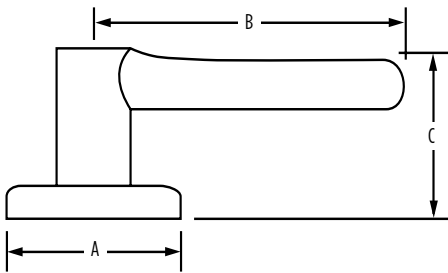

CASEY ROUND ROSE

Box Pack Specifications

SATIN NICKEL

POLISHED CHROME

MATTE BLACK

AVAILABLE FUNCTIONS:

Passage

Privacy

Entry

Inactive

CASEY - ROUND ROSE	15 Satin Nickel	26 Polished Chrome	514 Matte Black
Passage 20 Min	<input type="checkbox"/>	<input type="checkbox"/>	<input type="checkbox"/>
Privacy	<input type="checkbox"/>	<input type="checkbox"/>	<input type="checkbox"/>
Entry	<input type="checkbox"/>	<input type="checkbox"/>	<input type="checkbox"/>
Inactive	<input type="checkbox"/>	<input type="checkbox"/>	<input type="checkbox"/>

20 min.

SPECIFICATIONS

Door Prep	Cross Bore 2-1/8" Edge Bore 1" Latch Face 1" x 2-1/4"
Backset	Adjustable to 2-3/8" or 2-3/4"
Door Thickness	1-3/8" - 1-3/4" doors standard. 2-1/4" doors optional`
Cylinder	SmartKey
Faceplates	1" x 2 1/4" Includes square corner, radius corner and drive-in
Strikes	2-1/4" full lip. Includes square corner, radius corner and drive-in
Bolt	1" throw
Door Handing	Reversible for right or left-handed doors
ANSI/BHMA	A156.5 Grade 3
ADA	Interior turn piece meets 4.13.9 ADA requirements
UL	Fire rating available, see specific product for availability
ASTM	All Weiser product meets ASTM E 331 water penetration testing

Dimensions	A	B	C	C (Keyed)
Casey (Round Rose)	2 5/8"	4 3/8"	2 13/16"	

WARRANTY:

Weiser™ products provide a "Lifetime Mechanical Warranty" that covers all defects in material and workmanship. For more information, please visit ca.weiserlock.com/en/warranty/.